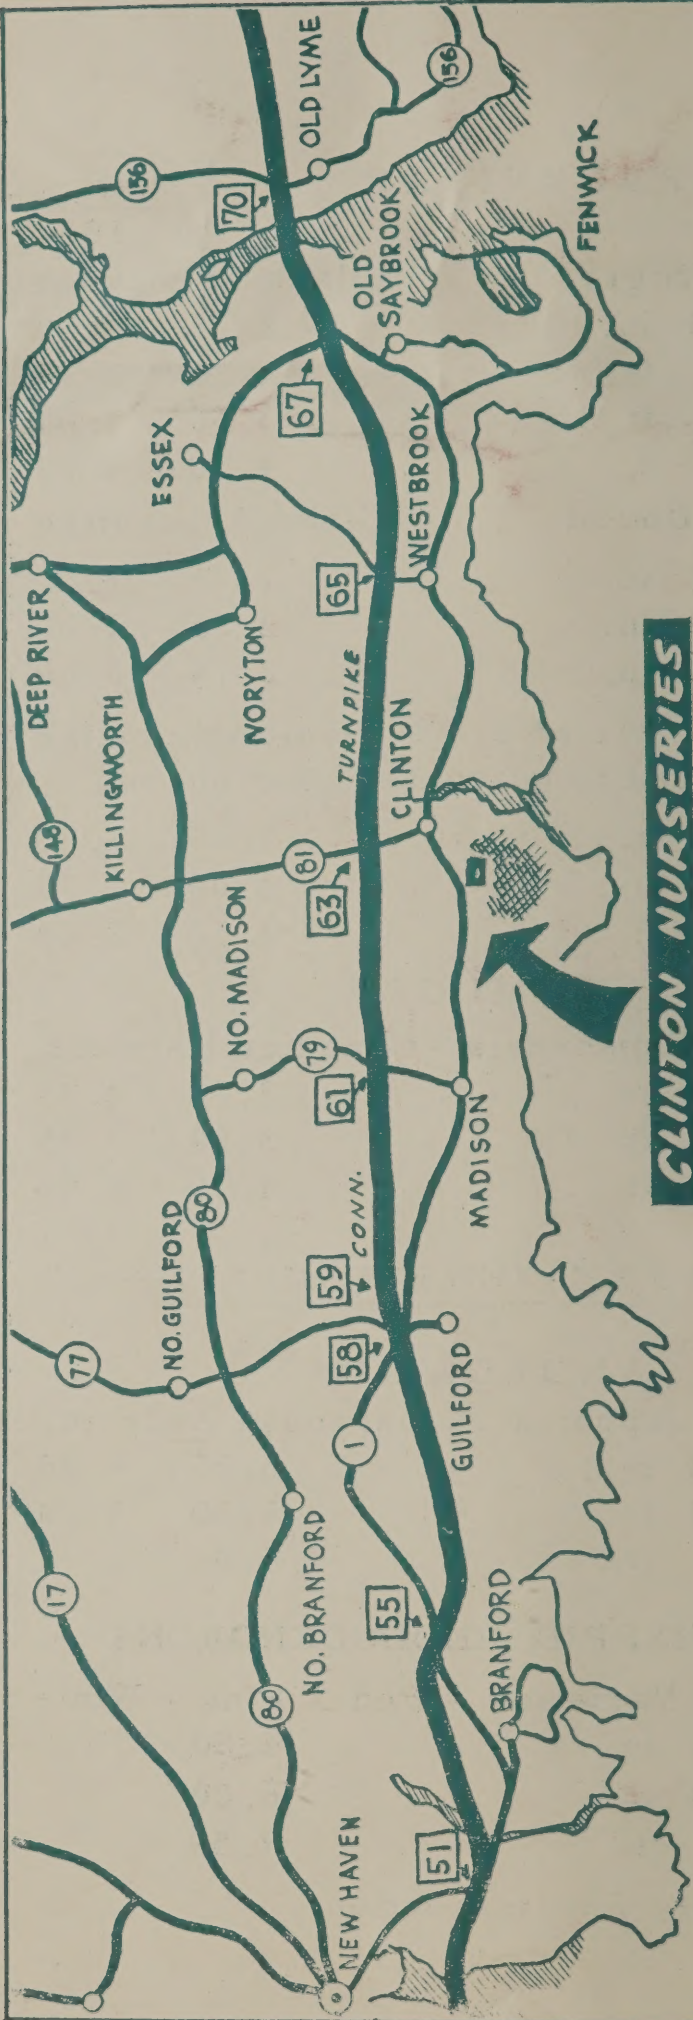

CLINTON NURSERIES

□ CONN. TURNPIKE EXITS ○ HIGHWAY ROUTES